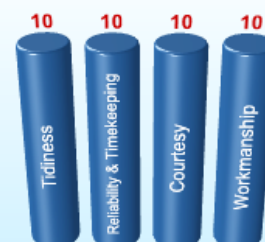

Most Recent Customer Feedback

Changing lights from spot to drop in front room, new bathroom lights and kitchen lights fitted 10 / 10

No problems - just got on with the job - friendly and polite and finished in about 2 hours tops! I have no problems recommending Ant to you as an electrician. **Customer in London, 16 March 2012**

Bathroom ceiling lights fitted in new bathroom. Installation of a concealed ceiling radio and speakers. 10 / 10

Excellent job. Gave good advice and actually seemed to enjoy the challenge of what was not a straightforward job. Initial estimate not given as it was part of a complete refit of bathroom. Came back to do further work for us at a very reasonable price. **Customer in Croydon, 15 February 2012**

New external lights and new extractor fan 10 / 10

Very efficient contractor. **Customer in Wallington, 5 November 2011**

Running power cable, and isolation point for range cooker. 10 / 10

Cannot fault the work done as this was done to a high standard, very polite and would recommend to others. **Customer in Sutton, 21 May 2011**

Wiring a garden office 10 / 10

Perfect job at a good price, very flexible regarding and changes and always turned up when he said he would, excellent attention to detail. **Customer in Teddington, 13 May 2011**

Average Scores

Average scores from 8 reports. Last monitored 20 March 2012

Overall Rating

10

Total Reports

8

© 2012checkatrade.com