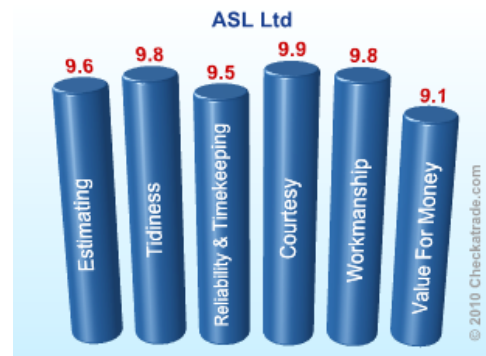

ASL Ltd

Contact Information

Name: Gerry Rowe
Address: Unit 20 - 21 Enterprise Park, Moorfield Road,
Guildford (head Office), Surrey, GU1 1RB
Telephone: 01932 863356
Mobile:
Email: helen@asllimited.co.uk
Web: www.amalgamated-services.co.uk

Checkatrade Monitoring

Member Since: **20 December 2000**
Membership Number: **296**
Total Monitoring Reports: **70**

About this Tradesperson

Limited Company: **Registration no. 03648095**
Public Liability insurance: **Awaiting Renewal**
Insured by: **Novae**