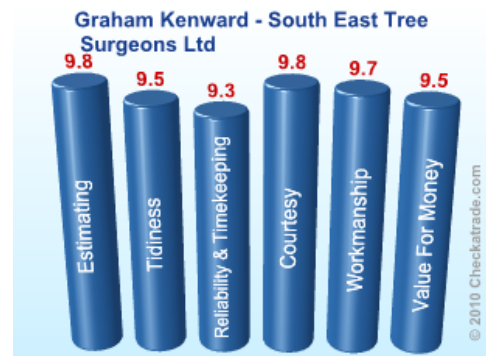

Graham Kenward - South East Tree Surgeons Ltd

Contact Information

Name: Graham Kenward
Address: 16 Leith Grove, Beare Green, Dorking, Surrey, RH5 4RF
Telephone: 01306 712200
Mobile: 07770 986387
Email: info@treecaresolutions.co.uk
Web: www.treecaresolutions.co.uk

Checkatrade Monitoring

Member Since: **18 November 2004**
Membership Number: **4818**
Total Monitoring Reports: **257**

About this Tradesperson

Limited Company: **Registration no. 4619792** VAT registered: **No. 8822595**
Public Liability insurance: **Current - Verified on 14 August 2009** Cover Amount: **£5,000,000**
Insured by: **Oxygen Ins Managers Ltd**

Most Recent Customer Feedback

- 60 @ silver birch tree taken down.** 10 / 10
Worked a very long day, took down a very large silver birch tree at a very reasonable rate and called in extra help during the day at no extra charge to me. **Customer in Dorking, 23 January 2010**
- Tree felled and stump removed.** 10 / 10
Incredibly professional, hard working and tidy. I would recommend South East Tree Surgeons to anybody. They really were impressive. **Customer in Redhill, 16 December 2009**
- Cutting back and tidying up a very large yew tree.** 10 / 10
An excellent job. A very polite and professional team. Very pleased with the result. No hesitation in using them again. **Customer in Surbiton, 3 December 2009**
- Tree trimming and removal** 9.7 / 10
Worked non-stop all day, excellent. **Customer in Ashtead, 4 November 2009**
- Fell 1 large tree and prune 4 apple trees.** 9.8 / 10
Excellent service. **Customer in Woking, 22 October 2009**