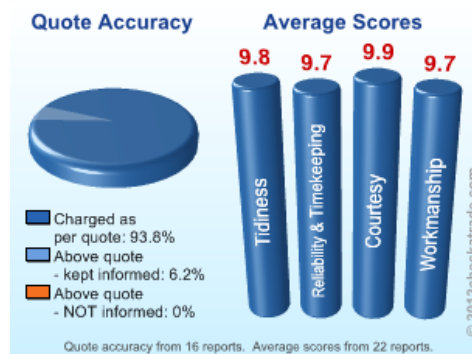

Hilltop Building & Roofing Contractors Ltd

Contact Information

Name: Billy Hutchinson
Address: Farlington, Portsmouth, Hampshire, PO6 1AH
Telephone: 02392 321296
Mobile:
Email: hilltop77@sky.com
Web: www.checkatrade.com/HilltopBuildingAndRoofingContractors