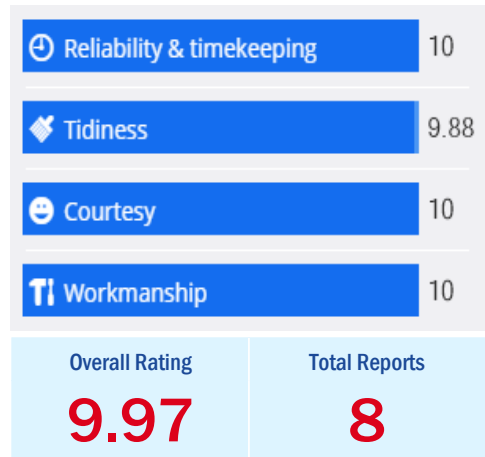

Island Resin Drives

Contact Information

Name: Mrs Julie Donbavand
Address: Ventnor, Isle of Wight, PO38 1XA
Telephone: 01983 852940
Mobile:
Email: islandresindrives@gmail.com
Web: www.islandresindrives.com

Checkatrade Monitoring

Member Since: **2 March 2017**
Membership Number: **420450**

About this Tradesperson

Limited Company: **No**
Public Liability insurance: **Current - verified 10 March 2017**
Insured by: **Zenith Marque**

VAT registered: **No**
Cover Amount: **5,000,000**

Recent Customer Feedback

Installation of resin bound stone overlay to concrete hard standing for vehicles 9.75 / 10
He is very honest, polite and friendly. A genuinely nice guy who did a great job. **Customer in Ventnor, 16 February 2017**

Creation of disabled access with concrete base and overlaid with resin bound stone. 10 / 10
They did a fabulous job. Took care, time and were considerate and very personable. They are very hard working, very polite and professional. **Customer in Bembridge, 9 December 2016**

Installation of resin bound stone overlay to patio area 10 / 10
No comments given. **Customer in Ryde, 27 October 2016**

Installation of resin bound stone overlay to driveway and path 10 / 10
Very good, meticulous in planning and preparation, great attention to detail. I couldn't recommend him enough. **Customer in Ventnor, 23 September 2016**

Installation of resin bound stone overlay to drive and pathway 10 / 10
The quality of work is excellent. **Customer in Seaview, 13 September 2016**