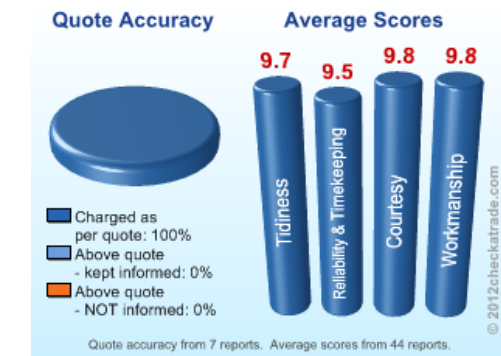

Michael Andrews Building & Carpentry Contractor

Contact Information

Name: Michael Andrews
Address: Worthing, West Sussex, BN14 0BB
Telephone: 01903 264313
Mobile: 07710 930098
Email: andrews.michael@sky.com
Web: www.checkatrade.com/MichaelAndrewsBuildingAndCarpentryContractor

Checkatrade Monitoring

Member Since: **28 April 2005**
Membership Number: **79998**

About this Tradesperson

Limited Company: **No**
Public Liability insurance: **Awaiting Renewal**
Insured by: **Zurich**
Accreditations: **RVM**

Overall Rating

9.7

Total Reports

44

VAT registered: **No**

Cover Amount: **£2,000,000**

Most Recent Customer Feedback

House renovation after nightmare tenant

10 / 10

Michael did a fabulous job and was very mindful of the need to get the job done to budget and in time. He worked evenings and weekends to do this. The work is really well done and I will definitely use him again and again. **Customer in Arundel, 21 October 2011**

Garden decking

10 / 10

Mr Andrews was able to provide excellent advice and a competitive quote. The work was carried out on time and a very high standard. The end result was even better than expected and I could not recommend Mr Andrews highly enough. **Customer in Hove, 29 August 2011**

Replacement of outside gate and frame

10 / 10

Michael quoted for replacing the garden gate and it's frame. The work was extremely well done with a huge attention to detail. Michael spent a long time making sure that the gate was perfectly fitted and the frame was anchored so securely that it will probably outlast the house itself! **Customer in Hove, 29 August 2011**

Insulation to room in the roof and replastering

9.5 / 10

Michael was most professional at all stages of the work, and the finished room was completed to a high standard of workmanship. **Customer in Shoreham-by-Sea, 11 July 2011**

Check the latest information at:

www.checkatrade.com/MichaelAndrewsBuildingAndCarpentryContractor

Consumer Hotline: 0845 408 4866