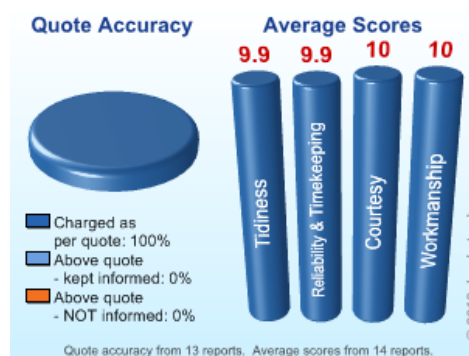

### Checkatrade Monitoring

Member Since: **14 October 2011**  
 Membership Number: **224665**