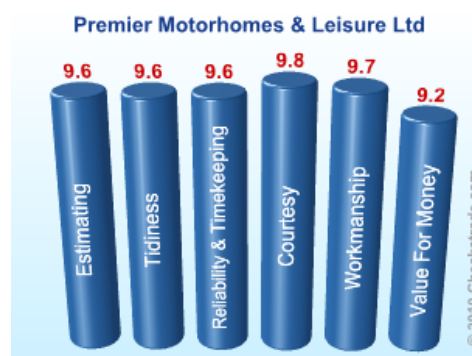

Checkatrade Monitoring

Member Since: **4 June 2008**
Membership Number: **112864**
Total Monitoring Reports: **162**

About this Tradesperson

Limited Company: **Registration no. 05595670**
Public Liability insurance: **Awaiting Renewal**
Insured by: **Norwich Union**