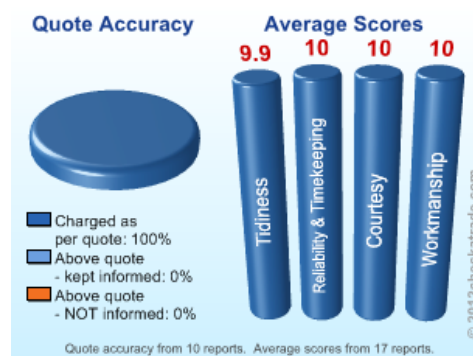

### Checktrade Monitoring

Member Since: **11 May 2010**  
Membership Number: **78199**

Overall Rating	Total Reports
<b>10</b>	<b>17</b>