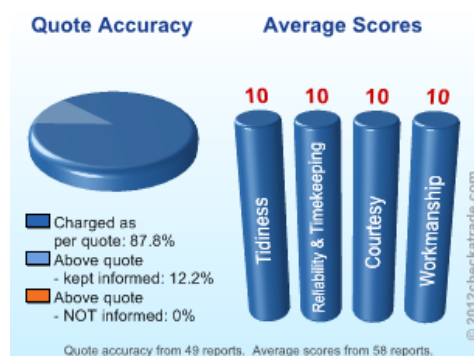

Checkatrade Monitoring

Member Since: **29 July 2010**
Membership Number: **148177**

About this Tradesperson

Limited Company: **No** VAT registered: **No. No**
Public Liability insurance: **Current - Verified on 16 December 2011** Cover Amount: **5,000,000**
Insured by: **Groupama**
Accreditations: **RVM, City and Guilds, NICEIC - Part-P Domestic Installer**