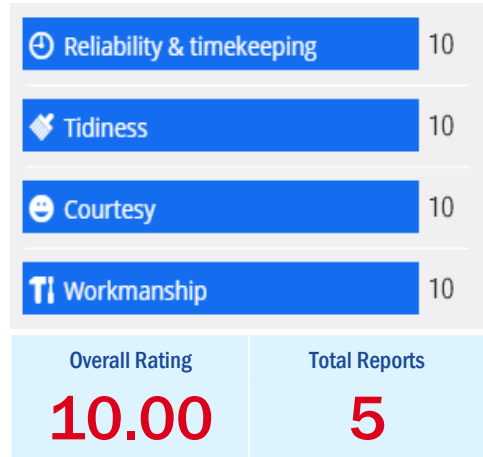

Women in Build

Contact Information

Name: Ms Debra Blackwood
Address: London, Greater London, NW2 6SE
Telephone: 07956 690985
Mobile:
Email: debrablackwood09@gmail.com
Web: www.checkatrade.com/WomenInBuild

Checkatrade Monitoring

Member Since: **9 July 2019**
Membership Number: **762027**

About this Tradesperson

Limited Company: **No**
Public Liability insurance: **Current (documents not supplied)**
Insured by: **N/A**

VAT registered: **No**
Cover Amount: **N/A**

Recent Customer Feedback

Full decoration of daughter and son's young adult bedrooms 10 / 10
Great quality preparation, finishes of all decoration, walls, ceiling, woodwork, styling, flooring, lighting, etc. **Customer in Wembley, June 2019**

1 bedroom flat completely painted and some electrical work. 10 / 10
Great work done to a high standard a lot of communication which is key. Very satisfied overall. **Customer in London, June 2019**

Kitchen and bathroom 10 / 10
Outstanding customer care and listened to our needs. **Customer in Newbury, June 2019**

New bathroom 10 / 10
Excellent team work, finished in time, did not go over estimate, great end result, headache free! **Customer in London, February 2019**